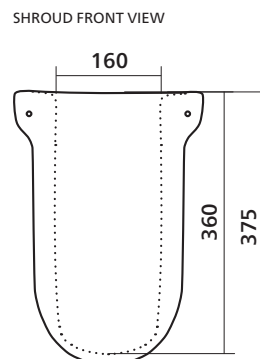

Chios 515

Collection: Essential
Former name: Fotia 515

Wall basin, D-shaped | Optional shroud

This modern, practical basin maximises bowl capacity in a compact space. The optional shroud covers wall exit pipes. Or use a chrome bottle trap for a different look with exposed plumbing.

Order codes

191494	Chios 515, 1 taphole	Old code: SBC-515
191495	Chios 515, 3 tapholes	Old code: SBC-515-3T
191496	Ceramic shroud for Chios 515 (optional extra)	Old code: SBC-515-S

Product details

WASTE	Suits standard 32 mm waste with overflow (not supplied).
TRAP	Wall basin can be used with chrome bottle trap, subject to local licensing authorities.
CAPACITY	5 litres.
OVERFLOW	Standard with overflow.
MATERIAL	White vitreous china.
WALL FIXING	Basin fixing kit supplied.

 Basin has integrated overflow.

SEIMA

kitchen + laundry + bathroom ware

seima.com.au

Please note

- All measurements are in millimetres.
- Dimensions are nominal and subject to normal ceramic manufacturing variations of ± 5 mm.
- Wastes, taps and bottle traps shown in images are not included unless specified.
- Fixing: Use silicone sealant. Do not use epoxy type adhesives.
- Always use the actual basin to verify cutout.
- Specifications may vary without notice as part of our continuous improvement practices.
- Clean with a damp cloth. Do not use abrasive cleaners, liquids or pastes.