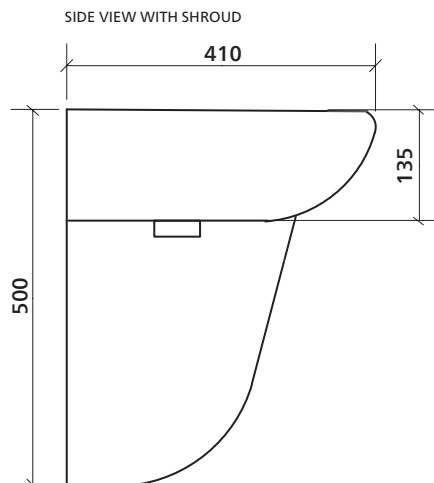

Chios 515

Collection: Essential
Former name: Fotia 515

Wall basin, D-shaped | Optional shroud

This modern, practical basin maximises bowl capacity in a compact space. The optional shroud covers wall exit pipes. Or use a chrome bottle trap for a different look with exposed plumbing.

Order codes

191494	Chios 515, 1 taphole	Old code: SBC-515
191495	Chios 515, 3 tapholes	Old code: SBC-515-3T
191496	Ceramic shroud for Chios 515 (optional extra)	Old code: SBC-515-S

Product details

WASTE	Suits standard 32 mm waste with overflow (not supplied).
TRAP	Wall basin can be used with chrome bottle trap, subject to local licensing authorities.
CAPACITY	5 litres.
OVERFLOW	Standard with overflow.
MATERIAL	White vitreous china.
WALL FIXING	Basin fixing kit supplied.

 Basin has integrated overflow.

SEIMA

kitchen + laundry + bathroom ware

seima.com.au

Please note

- All measurements are in millimetres.
- Dimensions are nominal and subject to normal ceramic manufacturing variations of ± 5 mm.
- Wastes, taps and bottle traps shown in images are not included unless specified.
- Fixing: Use silicone sealant. Do not use epoxy type adhesives.
- Always use the actual basin to verify cutout.
- Specifications may vary without notice as part of our continuous improvement practices.
- Clean with a damp cloth. Do not use abrasive cleaners, liquids or pastes.