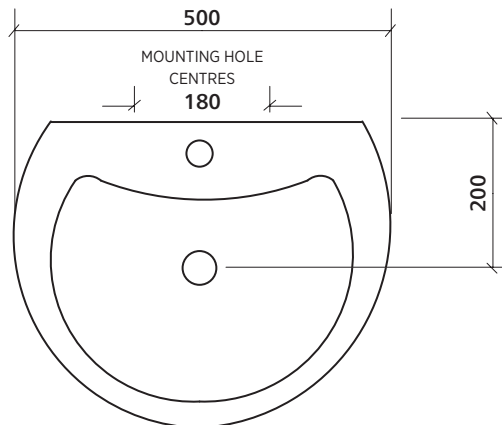

Chios 515

Collection: Essential
Former name: Fotia 515

Wall basin, D-shaped | Optional shroud

This modern, practical basin maximises bowl capacity in a compact space. The optional shroud covers wall exit pipes. Or use a chrome bottle trap for a different look with exposed plumbing.

Order codes

191494	Chios 515, 1 taphole	Old code: SBC-515
191495	Chios 515, 3 tapholes	Old code: SBC-515-3T
191496	Ceramic shroud for Chios 515 (optional extra)	Old code: SBC-515-S

Product details

WASTE	Suits standard 32 mm waste with overflow (not supplied).
TRAP	Wall basin can be used with chrome bottle trap, subject to local licensing authorities.
CAPACITY	5 litres.
OVERFLOW	Standard with overflow.
MATERIAL	White vitreous china.
WALL FIXING	Basin fixing kit supplied.

 Basin has integrated overflow.

SEIMA

kitchen + laundry + bathroom ware

seima.com.au

Please note

- All measurements are in millimetres.
- Dimensions are nominal and subject to normal ceramic manufacturing variations of ± 5 mm.
- Wastes, taps and bottle traps shown in images are not included unless specified.
- Fixing: Use silicone sealant. Do not use epoxy type adhesives.
- Always use the actual basin to verify cutout.
- Specifications may vary without notice as part of our continuous improvement practices.
- Clean with a damp cloth. Do not use abrasive cleaners, liquids or pastes.